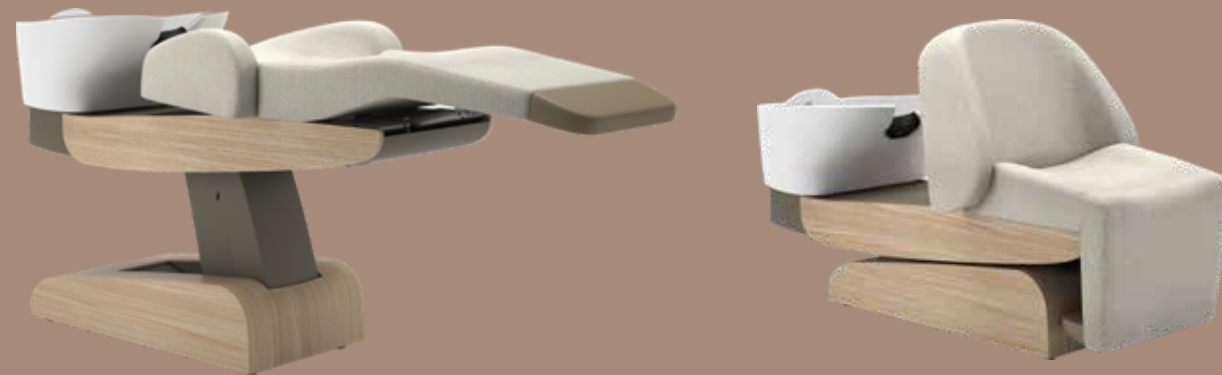

STEAM SYSTEM + SHIRODARA IGLOO

STEAM SYSTEM + IGLOO WITH
INTEGRATED WATERFALL

SPECIAL OFFER
2.990 € ~~4.280 €~~

HEAVEN

design Elisa Giovannoni

TRY OUR
AUGMENTED REALITY!
PLACE THE HEAVEN WASH UNIT
IN YOUR SALON.

“The exclusive wash unit for the Shirodara”

HEAVEN IN YOUR SALON

“The supine position is undoubtedly the best for resting, although the use of a mattress of the best material on the market is not enough! To ensure complete muscle relaxation, the spinal column must remain in a natural position. For example, when treating patients with postural problems, in order to respect the curvature arcs of the back, a specific pillow must necessarily be used, for the alignment of the C1/C7/T11 vertebrae. Not using pillows or, on the contrary, using improperly positioned pillows can in the long run cause chronic postural problems. Another overlooked fact is that resting in a correct supine position also relaxes the muscles of the rib cage, which promotes the flow of oxygen.”