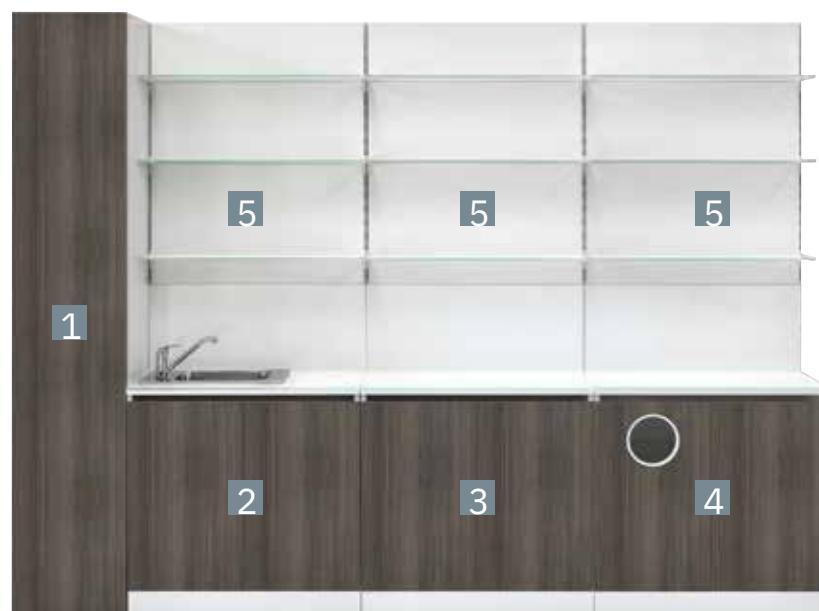

STRUCTURE Structure colours				
NERO BLACK NOIR		BIANCO WHITE BLANC		
EASY M Coverings finishes				
NERO OPACO MATT BLACK NOIR MAT	BIANCO OPACO MATT WHITE BLANC MAT	AVORIO OPACO MATT IVORY IVOIRE MAT	GRIGIO CHIARO LIGHT GREY GRIS CLAIR	
EASY M PLUS other colours available 149 €				BIANCO LUCIDO GLOSSY WHITE BLANC BRILLANT
CEMENTINO BIANCO WHITE CEMENT CIMENT BLANC	NERO LUCIDO GLOSSY BLACK NOIR BRILLANT	TALCO NERO BLACK TALCUM POWDER TALC NOIR	TALCO BIANCO WHITE TALCUM POWDER TALC BLANC	PALISSANDRO ROSEWOOD BOIS DE ROSE
EBANO EBENE	ENGADINA ENGADINE	CHAMPAGNE	FRONDA LIGHT	FRONDA DARK
ROVERE CHIARO LIGHT OAK CHÊNE CLAIR	ROVERE SCURO DARK OAK CHÊNE FONCÉ	ROVERE 18 OAK 18 CHÊNE	NOCE WALNUT NOIX	SABLÉ DOVE GREY